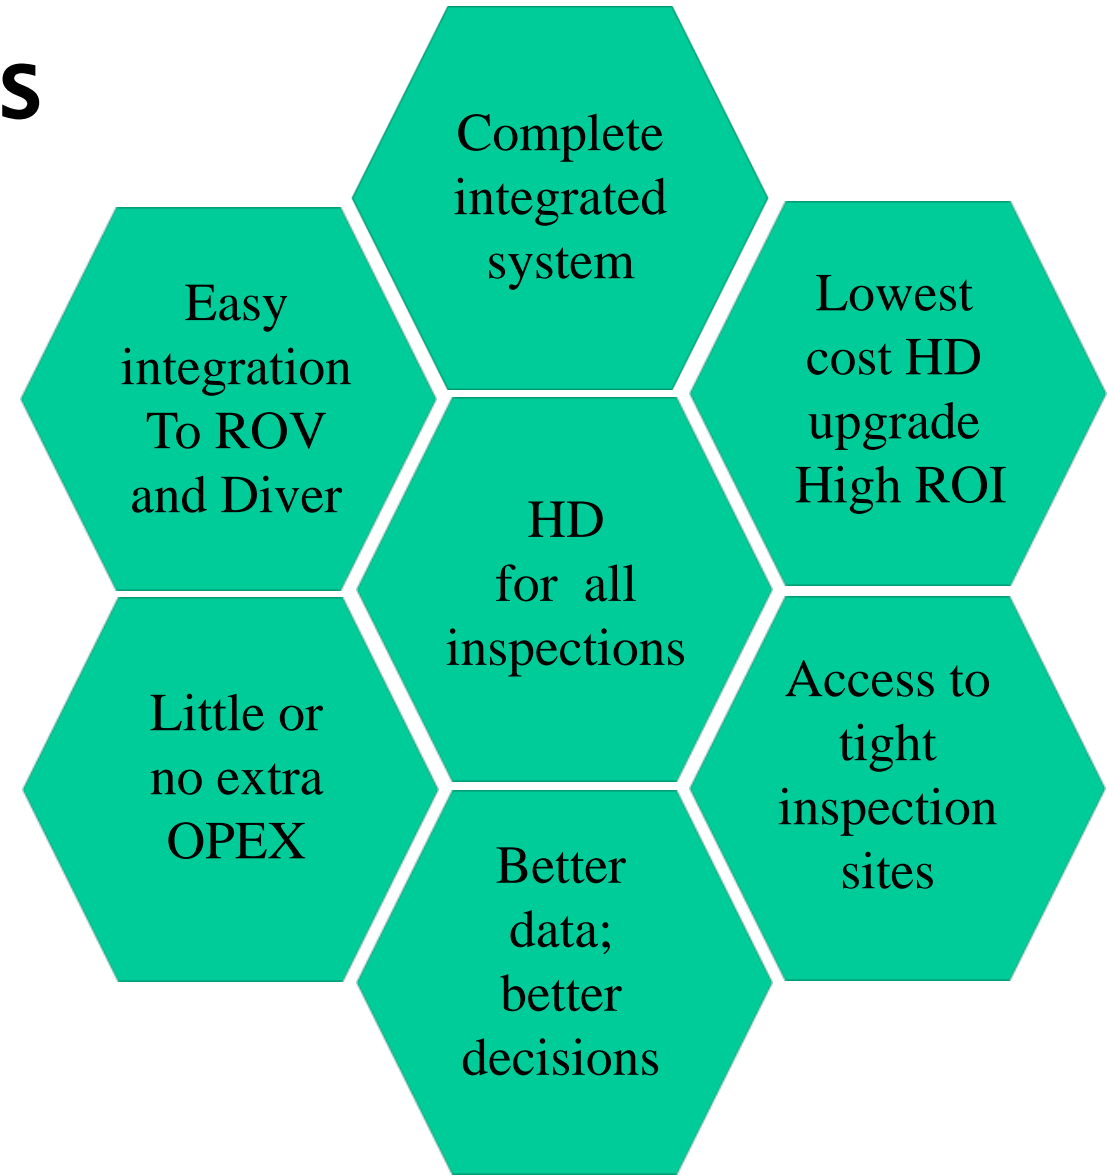

DVCi Benefits