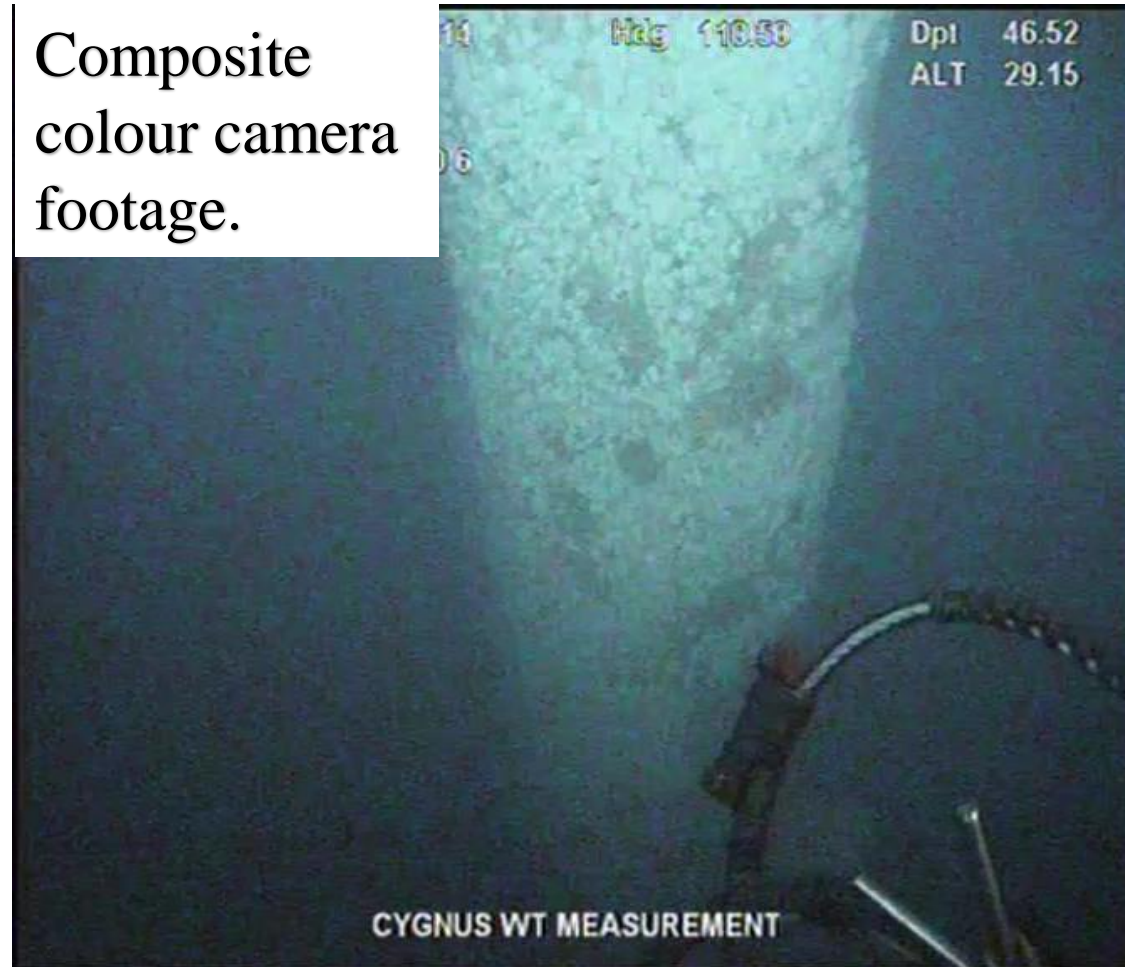

Designers of High
Definition
digital video
acquisition systems
for ROV and diver
IRM operations

The Problem

Composite
colour camera
footage.

DVCi Solution

DVCi Results

Clearer Data – A Comparison

Standard Definition

High Definition DVCI

“Previous reports had not identified the through coating damage to the outer sheathing, which appears to have been there for a while, the coating damage seems obvious from the HD camera images, but had not been spotted previously”