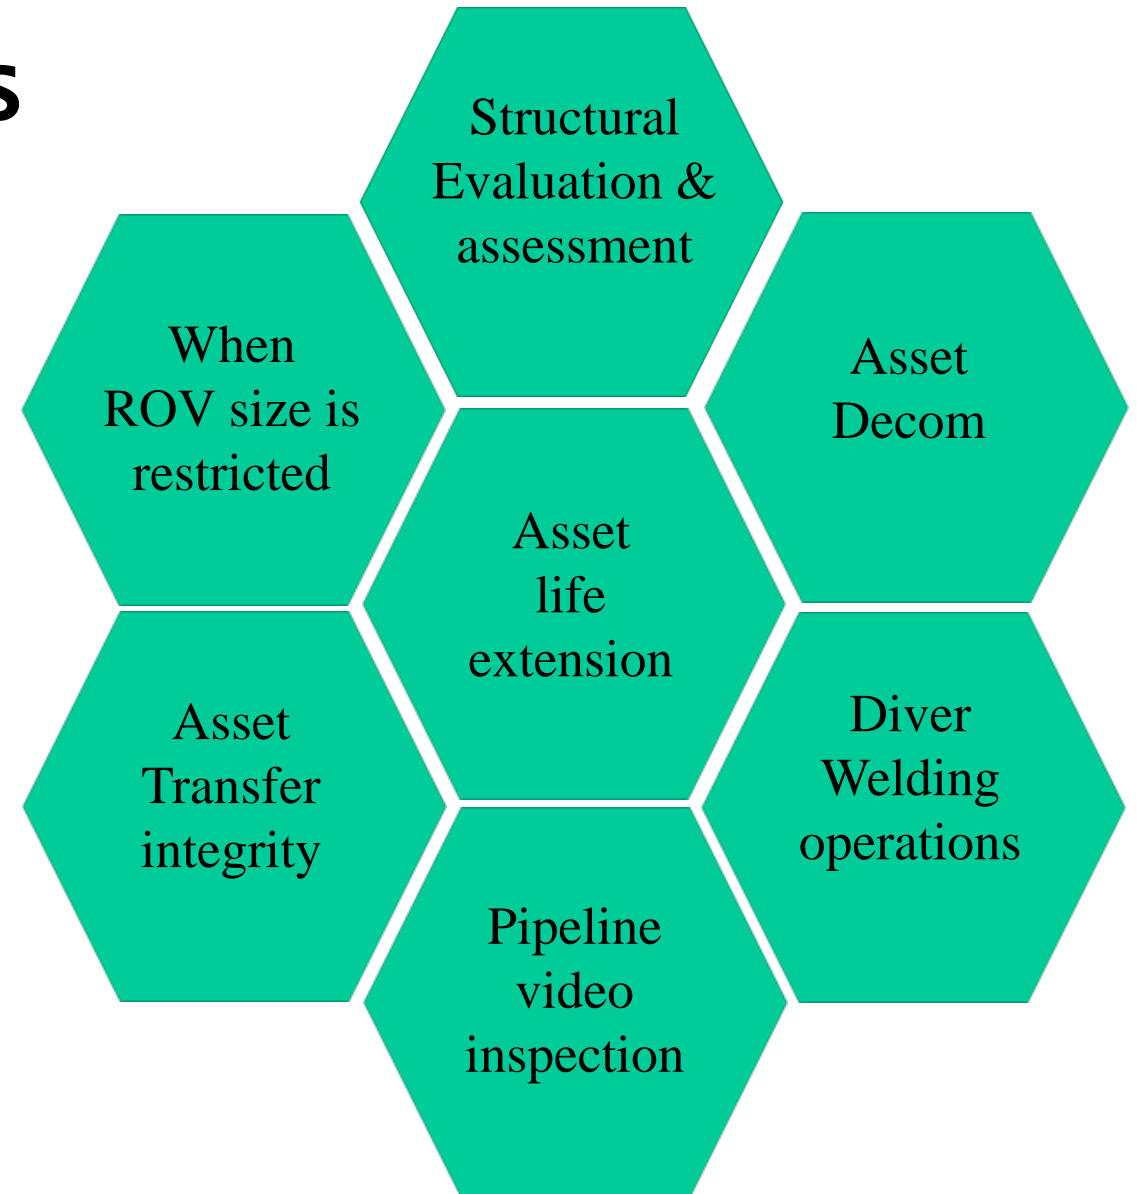

Designers of High
Definition
digital video
acquisition systems
for ROV and diver
IRM operations

The Problem

Composite
colour camera
footage.

DVCi Solution

DVCi Results

Clearer Data – A Comparison

Standard Definition

High Definition DVCI

“Previous reports had not identified the through coating damage to the outer sheathing, which appears to have been there for a while, the coating damage seems obvious from the HD camera images, but had not been spotted previously”

NET^{MC} MARINE

DVCi – Integration

Applications

NETMC
MARINE

DVCI Track Record

subsea 7

IKM
Subsea

REPSOL