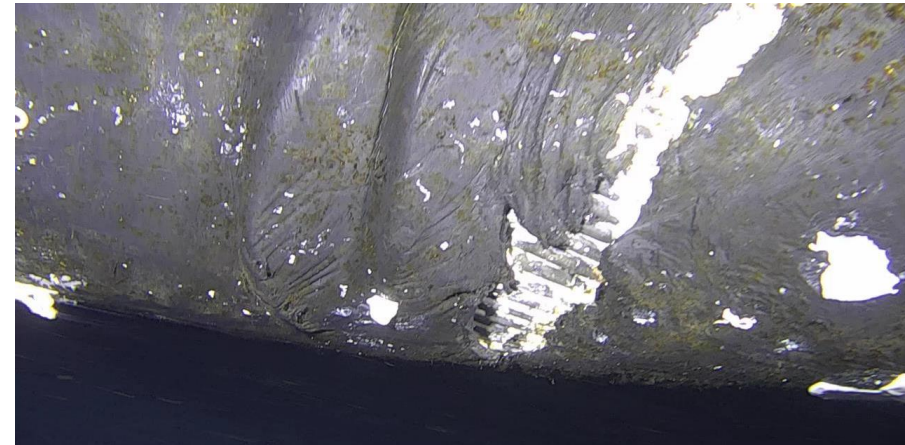

Designers of High
Definition
digital video
acquisition systems
for ROV and diver
IRM operations

The Problem

Composite
colour camera
footage.

DVCi Solution

DVCi Results

Clearer Data – A Comparison

Standard Definition

High Definition DVCI

“Previous reports had not identified the through coating damage to the outer sheathing, which appears to have been there for a while, the coating damage seems obvious from the HD camera images, but had not been spotted previously”