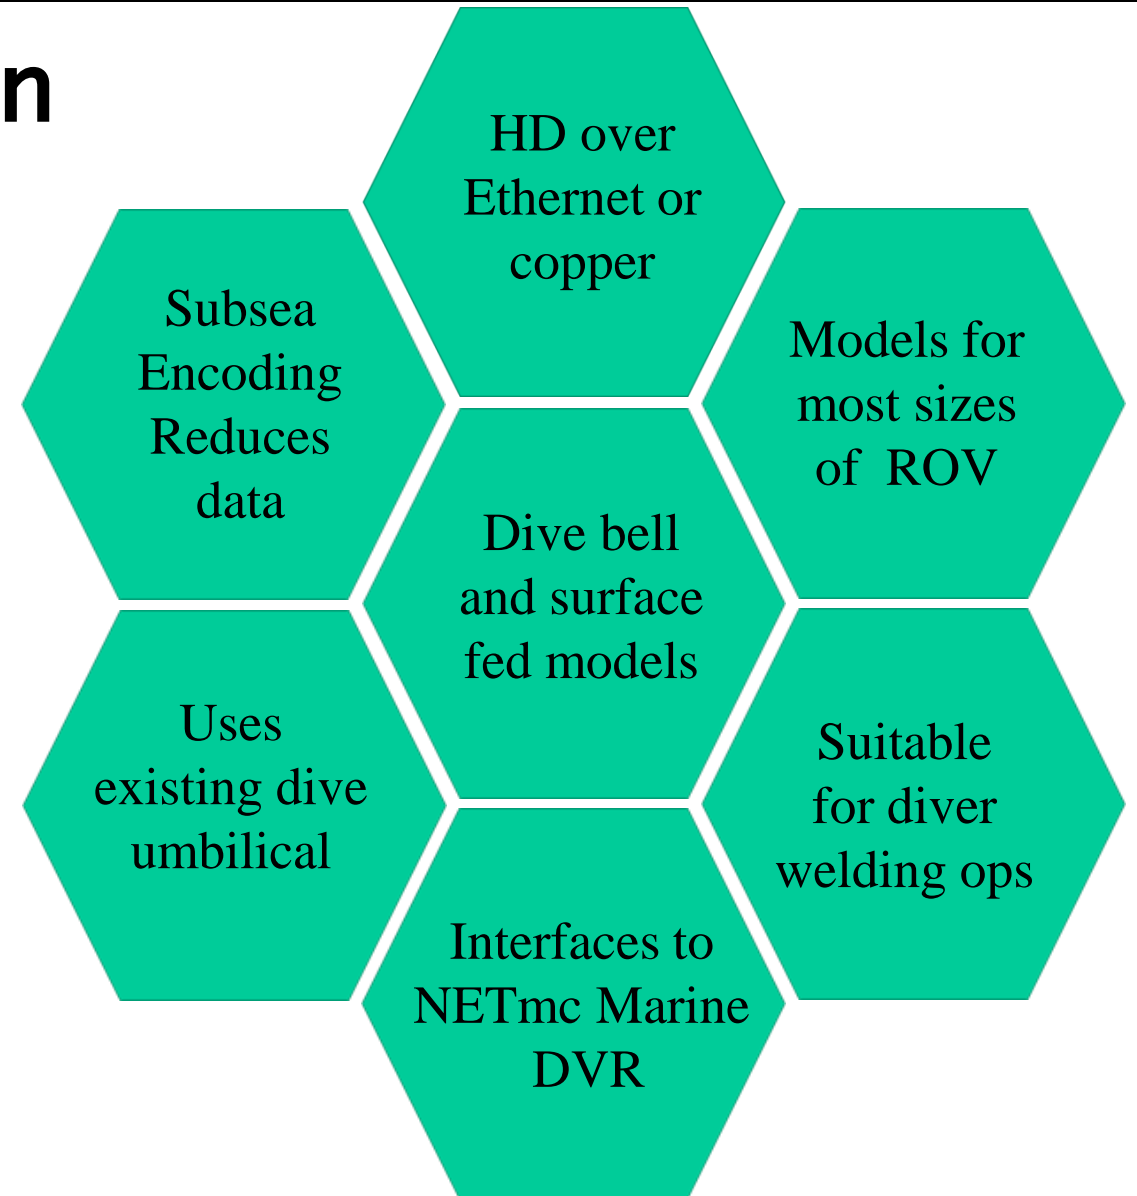

Designers of High
Definition
digital video
acquisition systems
for ROV and diver
IRM operations

The Problem

Composite
colour camera
footage.

DVCi Solution

DVCi Results

Clearer Data – A Comparison

Standard Definition

High Definition DVCI

“Previous reports had not identified the through coating damage to the outer sheathing, which appears to have been there for a while, the coating damage seems obvious from the HD camera images, but had not been spotted previously”

NET^{MC} MARINE

DVCi – Integration

Applications

NETMC
MARINE

DVCI Track Record

subsea 7

IKM
Subsea

REPSOL